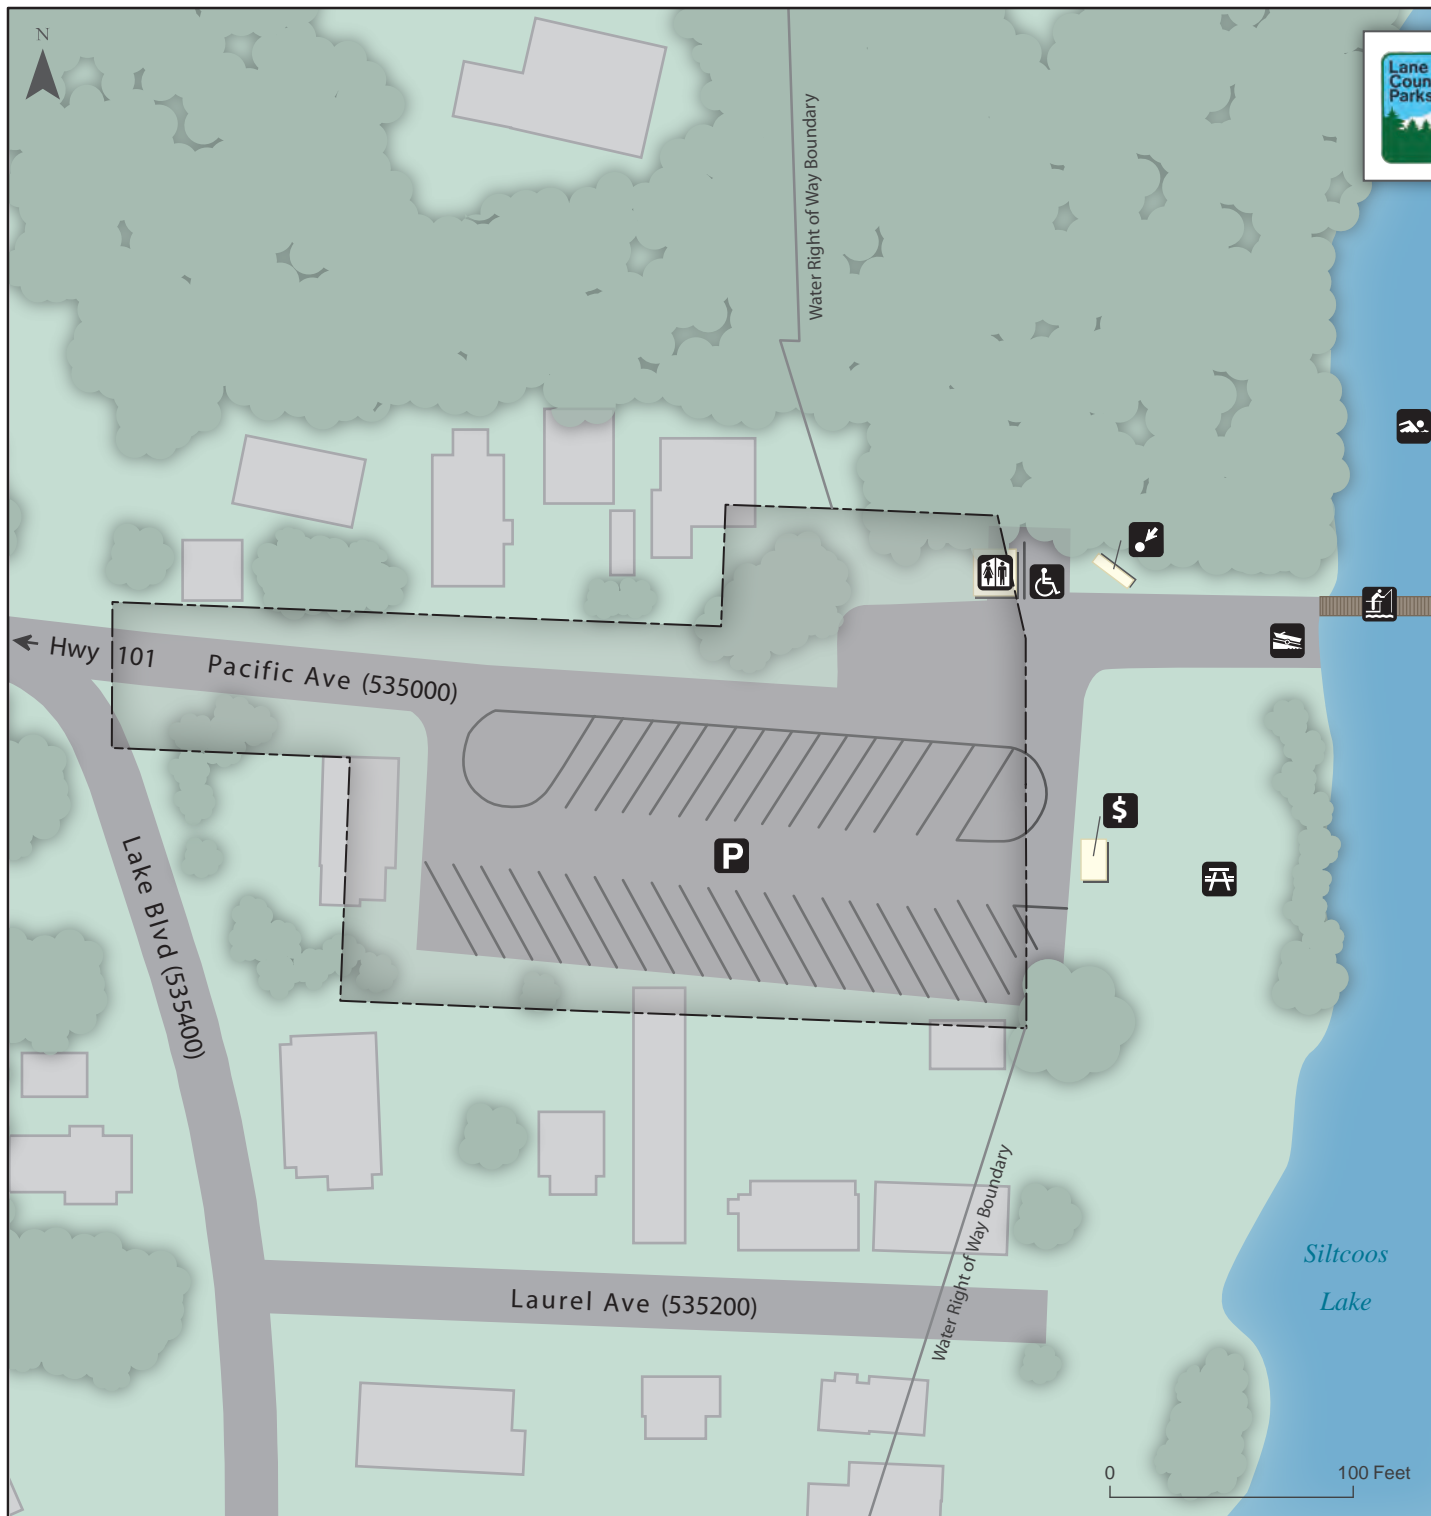

# Westlake Park

Lane County Parks

- Parking (35 Cars & Trailers)
- Disabled Parking Available
- Restrooms (ADA)
- Picnic Area (With Grills)
- Boat Ramp (ADA)
- Unsupervised Swimming
- Fishing Pier (ADA)
- Interpretive Sign
- Fee Station
- Private Residences
- Park Boundary

Latitude: 43° 53' 4.676"  
 Longitude: -124° 6' 53.518"  
 Acres: 1.3  
 TRS: 191234

Ownership: Lane County &  
 State of Oregon Game  
 Commission